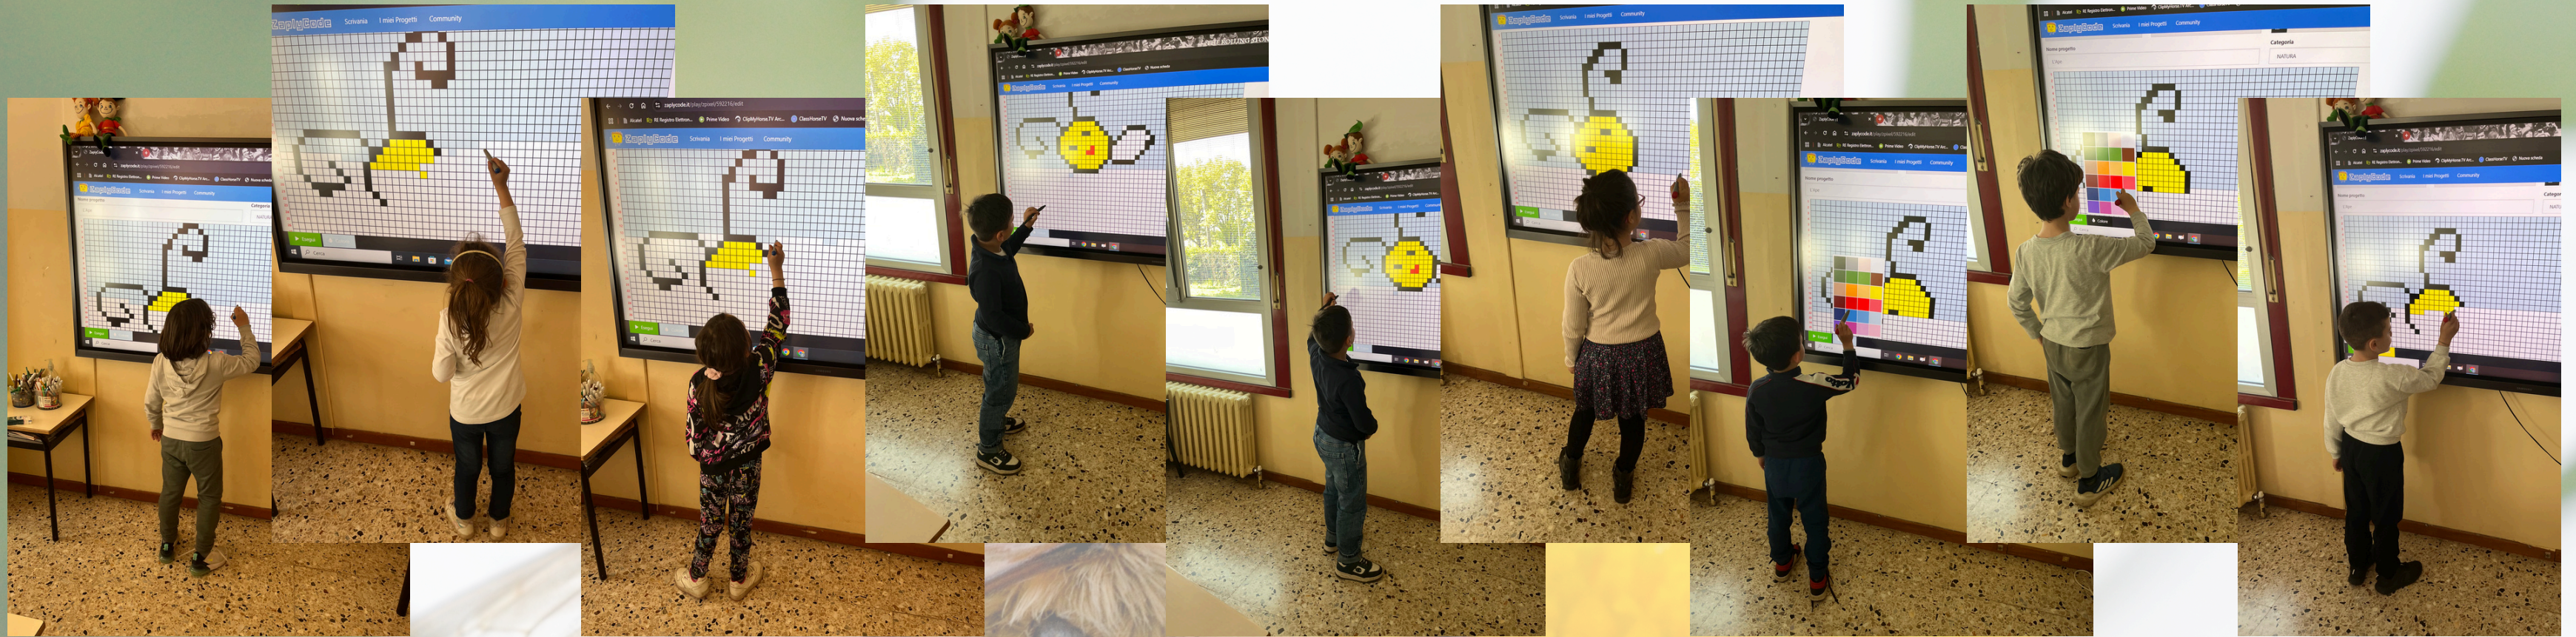

A globe of the Earth is held gently by several hands of different skin tones, symbolizing global unity and environmental care. The background is a soft, out-of-focus green, suggesting nature. The text is overlaid in the center of the globe.

**ANIMALI A
RISCHIO
ESTINZIONE**

**1^A E 1^B
DON MILANI**